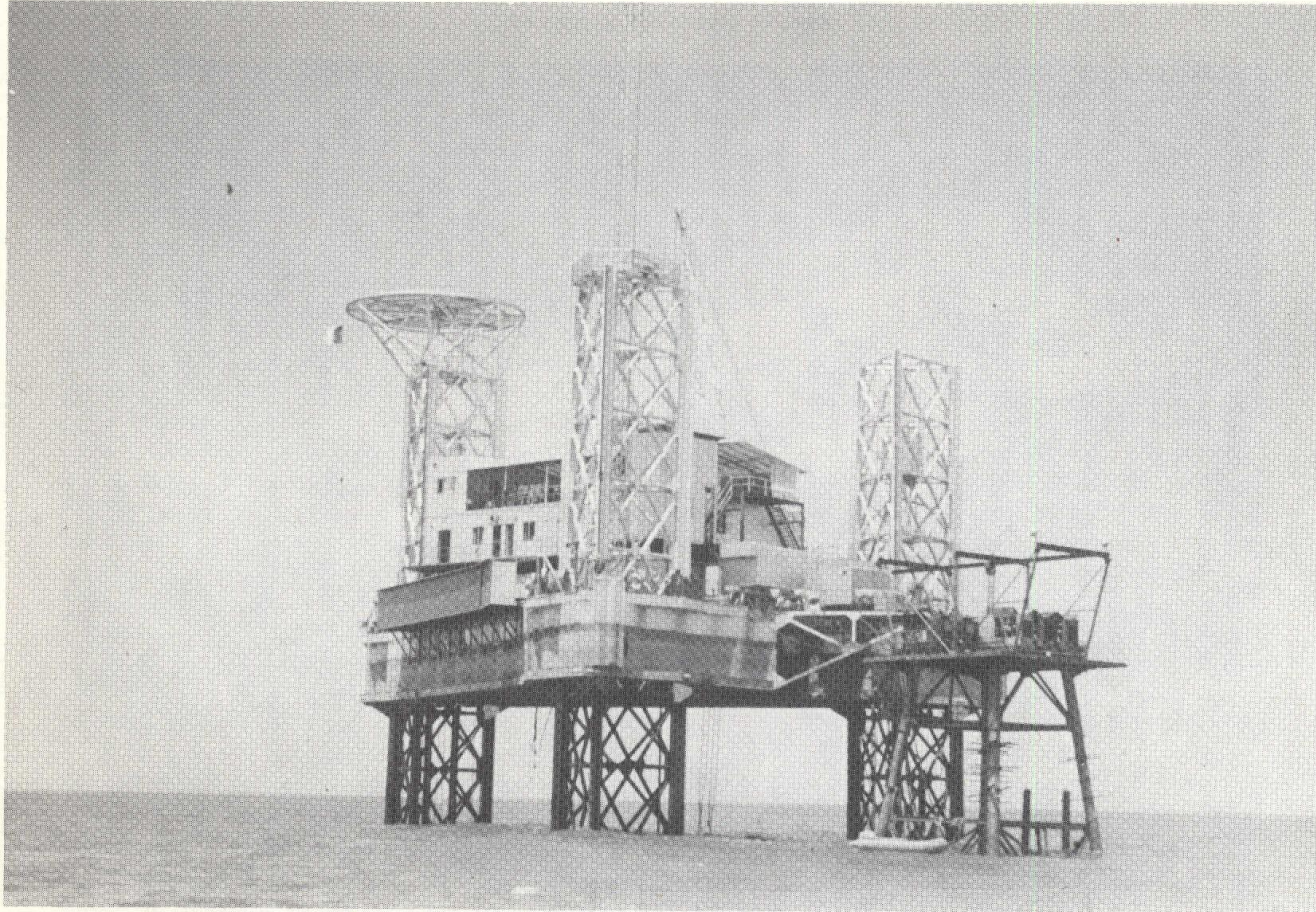

Figure 15. San Marco A Scout

Figure 28. Typical San Marco 2 Orbit

FOLDOUT FRAME

FOLDOUT FRAME

2

Figure 22. Santa Rita Platform

NOTE: NUMBERED TIC MARKS INDICATE HOURS AFTER LAUNCH.

FOLDOUT FRAME

PRECEDING PAGE BLANK NOT FILMED

Figure 18. Nominal Orbit Subsattellite Plot, San Marco A

FOLDOUT FRAME
2