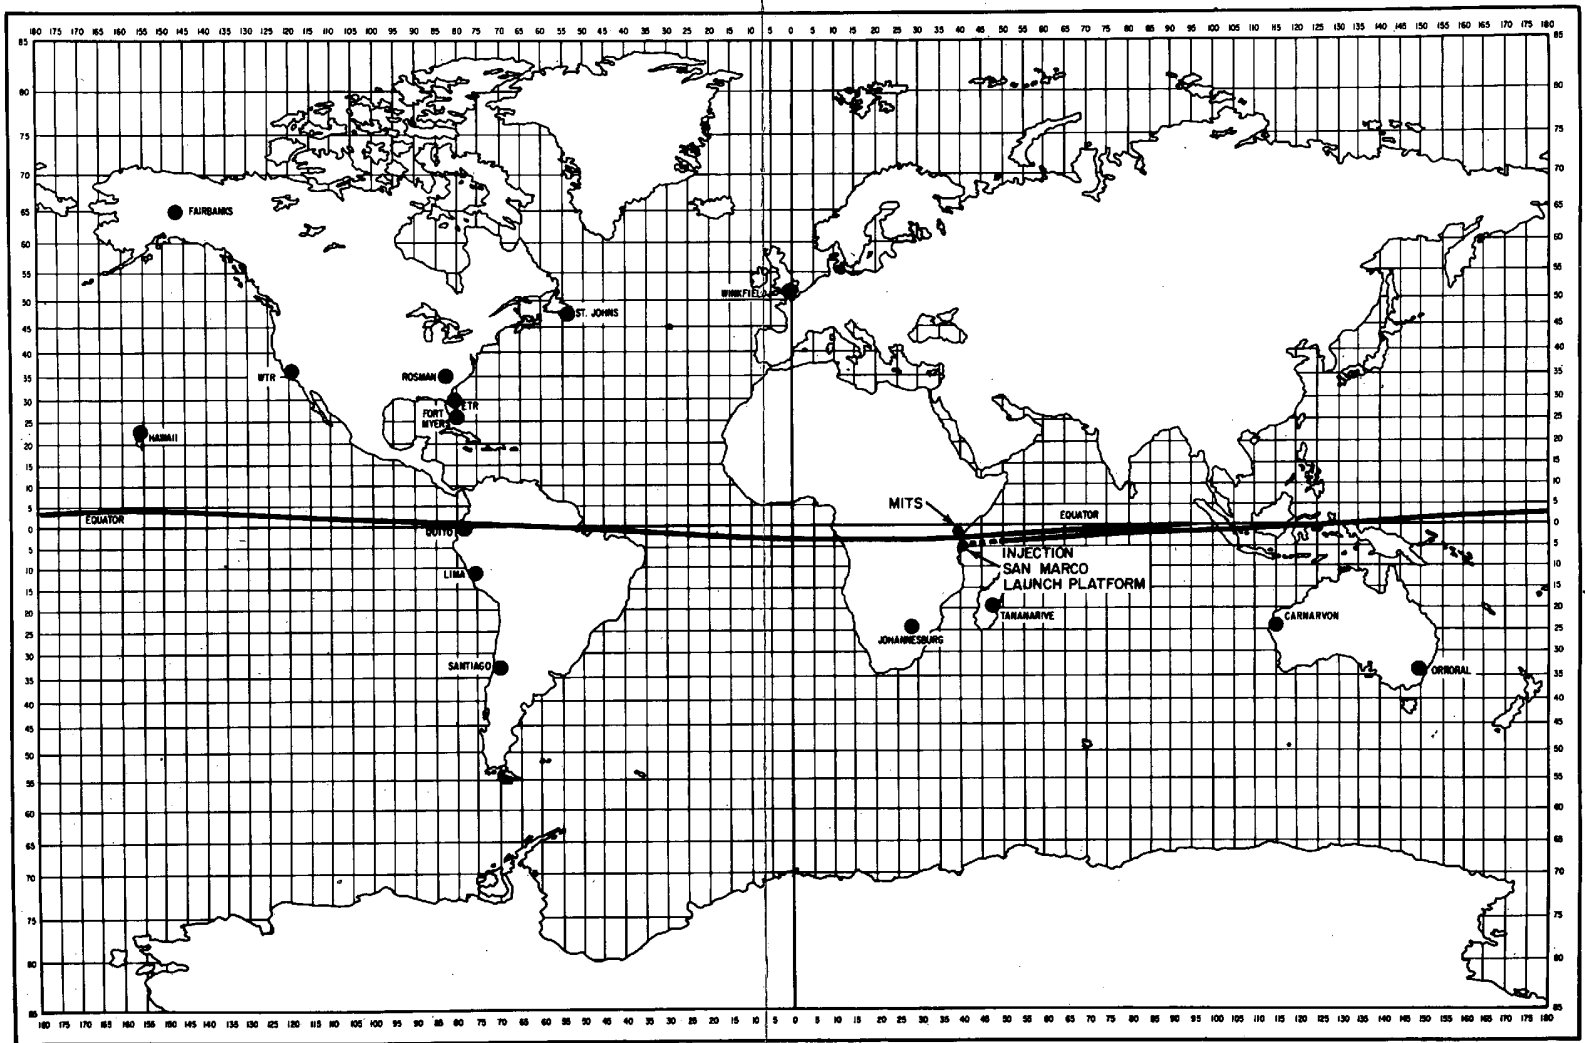

Figure 15. San Marco A Scout

Figure 28. Typical San Marco 2 Orbit

FOLDOUT FRAME

FOLDOUT FRAME

2

Figure 22. Santa Rita Platform

NOTE: NUMBERED TIC MARKS INDICATE HOURS AFTER LAUNCH.

FOLDOUT FRAME

PRECEDING PAGE BLANK NOT FILMED

Figure 18. Nominal Orbit Subsattellite Plot, San Marco A

FOLDOUT FRAME
2