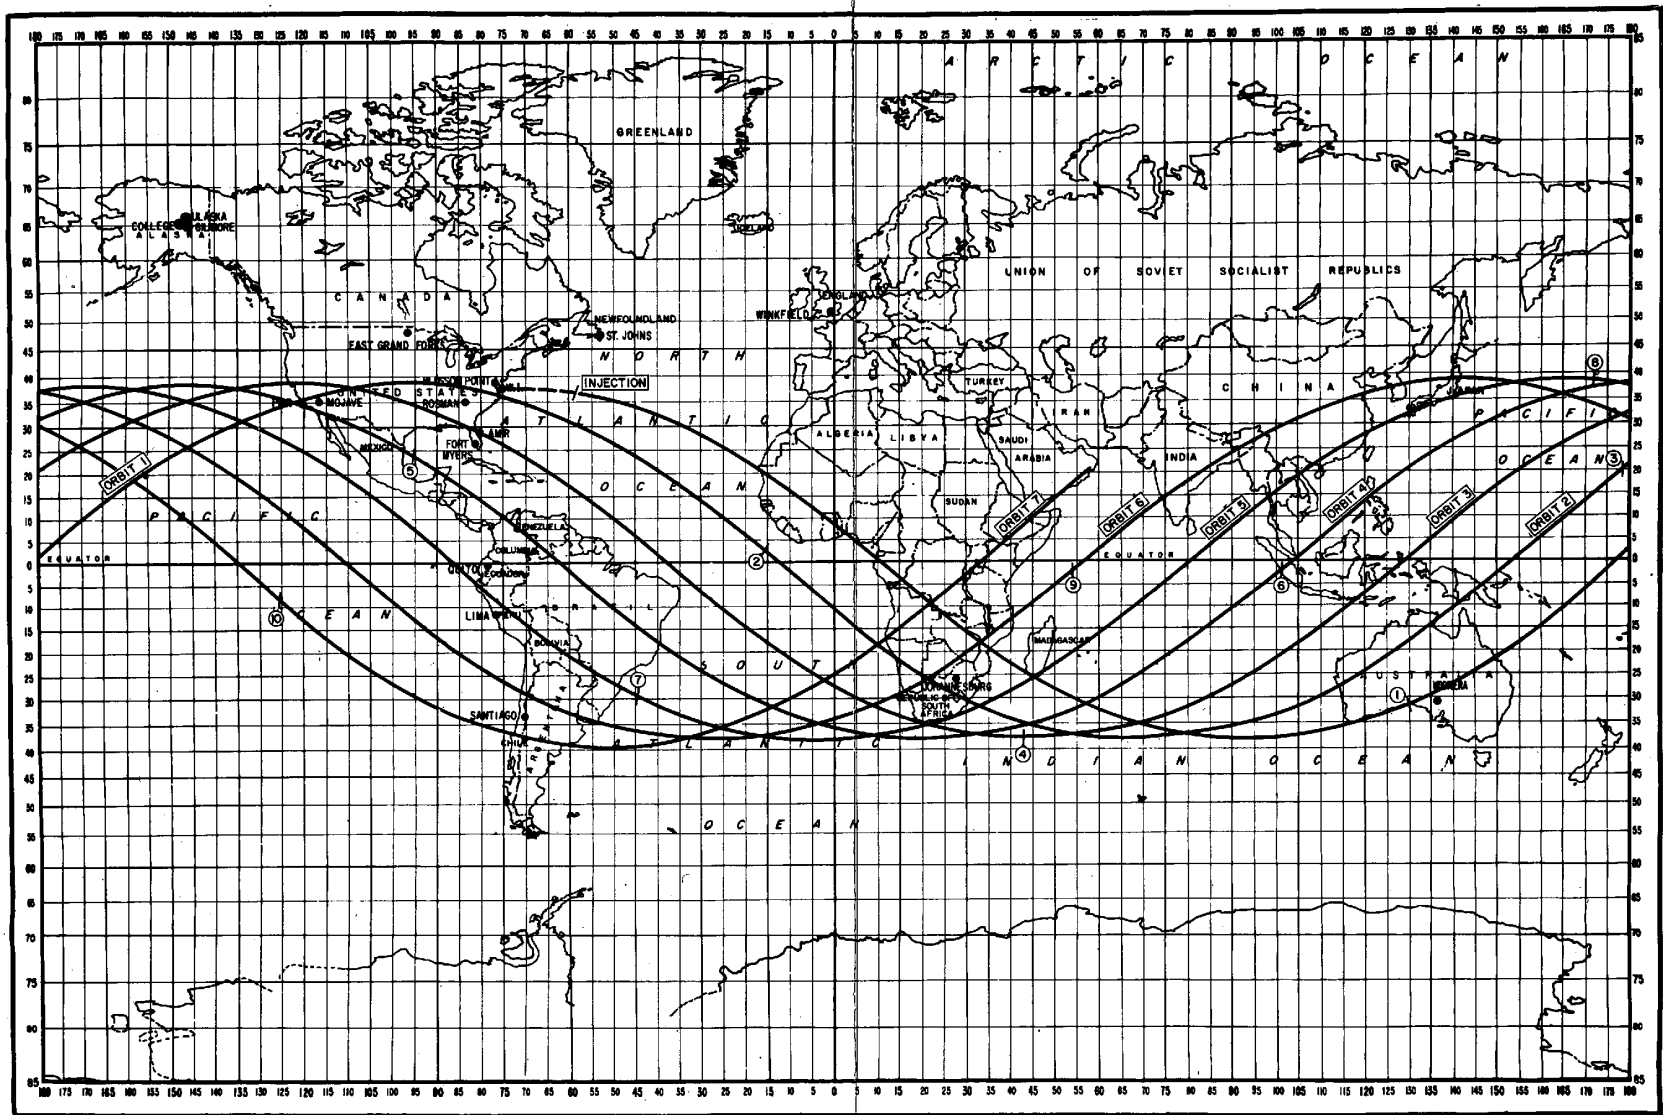

Figure 15. San Marco A Scout

Figure 28. Typical San Marco 2 Orbit

FOLDOUT FRAME

FOLDOUT FRAME

2

Figure 22. Santa Rita Platform

NOTE: NUMBERED TIC MARKS INDICATE HOURS AFTER LAUNCH.

FOLDOUT FRAME

PRECEDING PAGE BLANK NOT FILMED

Figure 18. Nominal Orbit Subsattellite Plot, San Marco A

FOLDOUT FRAME
2